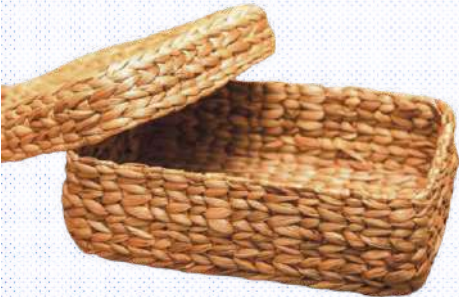

**Dimension: (length x width x height)
8x6x5 inches**

Conqura

BAMBOO HANDLE BASKET

**Bamboo basket
with stiff handles**

Dimension:(length x breadth x height)

13x8x4.5 inch

9x6x3.5 inch

(diameter x height): 7.5x6inch,

Price- 700/-

Shipping on actual, additional 5% GST

CANE BASKET

**Ideal for
carrying
lunch, gifting
fruits or for
picnic and day
out.**

**Dimension: (length x width x height)
13x7x9.5 inches**

Conqura

SHOPPING BAG

Use wicker bags for fruits, vegetables and grocery shopping.

**Dimension: (length x width x height)
Top length- 16 inch, bottom length-12 inch,
width -6.5 inch, height -12 inch**

Conqura

ENVELOPE BASKET

**Dimension: (Length x width x height)
9x4.5x12 inches**

Use this basket to make hamper

BOX REGULAR

Box with a fitted lid for packing treats

**Dimension:
(length x width x height)
9x6x3 inch**

TRUNK

**Wicker trunk with
metal lock for all
your gifting needs**

Dimension: (length x width x height) :
10x6.5x4 inches
15x8x6 inches